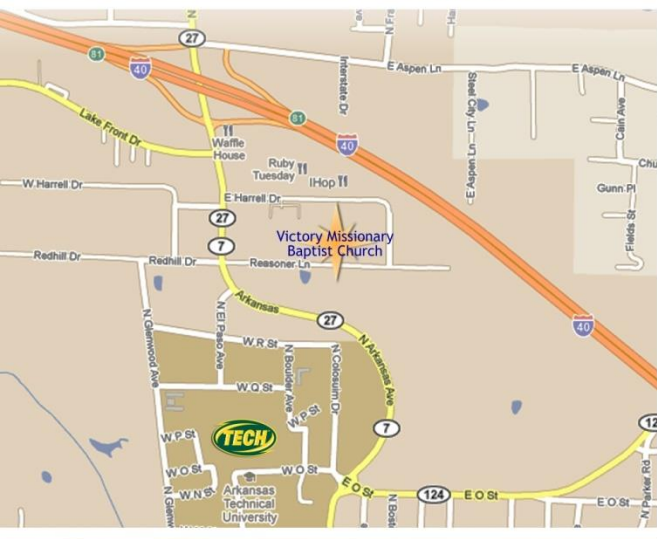

Where is Victory located?

Driving Directions:
 From Interstate 40, take the Highway 7 exit (exit 81) and turn south. Victory is located at 517 Reasoner Lane in Russellville, Arkansas. Our facilities may also be reached via East Harrell Drive (directly across from IHOP).